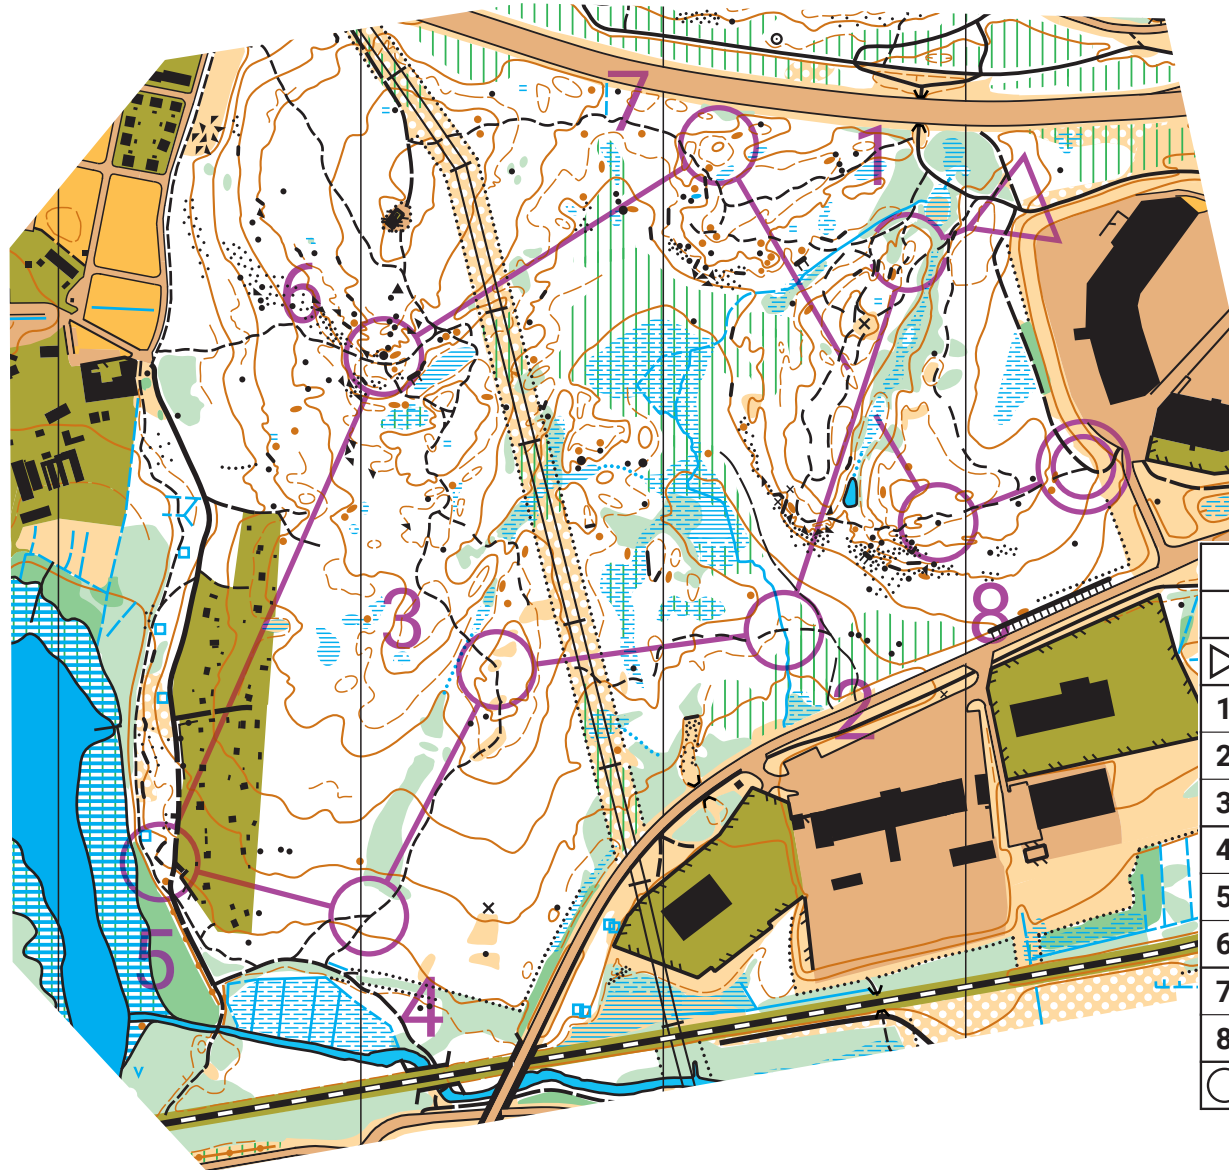

TourTyr 15/12 2024

1:7500

Stay strong

TourTyr 15/12				
Lätta		2,8 km		
▶				
1	40	○		ñ
2	51	⋈	∞	×
3	52	⋈		∟
4	37	⋈	⋈	∟
5	32	≡		
6	35	↓	▲	○
7	53	○		ñ
8	54	▲		○
		○	150 m	○

Made by Jögga